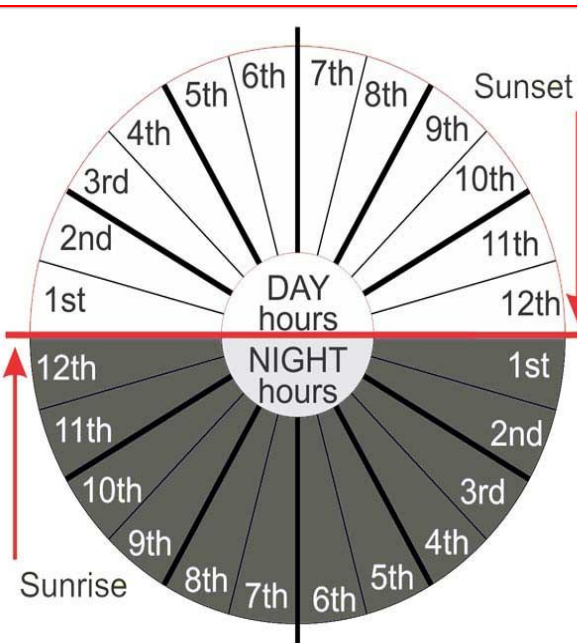

Planetary Hours

Hour	Sun	Mon	Tue	Wed	Thu	Fri	Sat
1	☉	♃	♁	♂	♄	♆	♁
2	♀	♃	☉	♃	♁	♆	♁
3	♃	♃	♀	♃	☉	♃	♁
4	♃	♁	♃	♃	♀	♃	☉
5	♃	☉	♃	♁	♃	♃	♀
6	♃	♀	♃	☉	♃	♁	♃
7	♁	♃	♃	♀	♃	☉	♃
8	☉	♃	♁	♃	♃	♀	♃
9	♀	♃	☉	♃	♁	♃	♃
10	♃	♃	♀	♃	☉	♃	♁
11	♃	♁	♃	♃	♀	♃	☉
12	♃	☉	♃	♁	♃	♃	♀

astrology.com.tr

Sign names	Individuals' names	English name	Element	Quality (modality)	Polarity	Associated celestial body
Capricorn	Capricorn	The Mountain Sea-Goat	Earth	Cardinal	Negative	Saturn
Aquarius	Aquarian	The Water-Bearer	Air	Fixed	Positive	Uranus (Saturn)
Pisces	Piscean	The Fish	Water	Mutable	Negative	Neptune (Jupiter)
Aries	Arian/Arien	The Ram	Fire	Cardinal	Positive	Mars
Taurus	Taurean	The Bull	Earth	Fixed	Negative	Venus/Earth
Gemini	Geminian	The Twins	Air	Mutable	Positive	Mercury
Cancer	Cancerian	The Crab	Water	Cardinal	Negative	Moon
Leo	Leo	The Lion	Fire	Fixed	Positive	Sun
Virgo	Virgin	The Maiden	Earth	Mutable	Negative	Mercury
Libra	Libran	The Scales	Air	Cardinal	Positive	Venus
Scorpio	Scorpio	The Scorpion	Water	Fixed	Negative	Pluto (Mars)
Sagittarius	Sagittarian	The Archer	Fire	Mutable	Positive	Jupiter