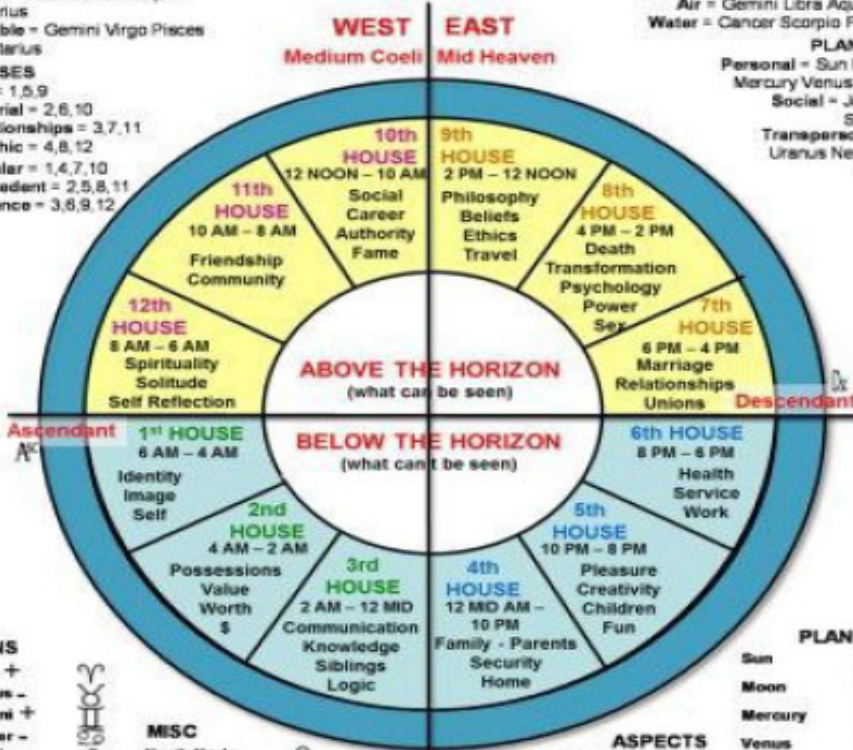

Astrological Cosmology

MODES
Cardinal = Aries Cancer Libra
Capricorn
Fixed = Taurus Leo Scorpio
Aquarius
Mutable = Gemini Virgo Pisces
Sagittarius
HOUSES
Life = 1,5,9
Material = 2,6,10
Relationships = 3,7,11
Psychic = 4,8,12
Angular = 1,4,7,10
Succedent = 2,5,8,11
Cadence = 3,6,9,12

ELEMENTS
Fire = Aries Leo Sagittarius
Earth = Taurus Virgo Capricorn
Air = Gemini Libra Aquarius
Water = Cancer Scorpio Pisces

PLANETS
Personal = Sun Moon
Mercury Venus Mars
Social = Jupiter
Saturn
Transpersonal = Uranus Neptune Pluto

SIGNS
Aries +
Taurus -
Gemini +
Cancer -
Leo +
Virgo -
Libra +
Scorpio -
Sagittarius +
Capricorn -
Aquarius +
Pisces -

MISC
North Node
South Node
Ceres
Juno
Pallas Athene
Vesta
Chiron
Retrograde

ELEMENTS
Fire
Water
Earth
Air

ASPECTS
Conjunction +
Opposition -
Trine +
Square -
Sextile +
Semi-square -
Secong-square -

PLANETS
Sun
Moon
Mercury
Venus
Mars
Earth
Jupiter
Saturn
Uranus
Neptune
Pluto

The Sun stays in each sign for approximately 30 days.

The Moon changes signs every 2 1/2 days and goes through all 12 signs in approximately 28 days.

Mercury length in each sign changes due to retrogrades. Mercury can be in a sign for 15- 60 days. Because of the retrograde cycles, Mercury is never more than 2 signs away from the Sun at any given time.

Venus stays in a sign from 23 days to 2 months depending on the sign. Venus is also is never more than 2 signs away from the Sun.

Mars changes signs about every 2 months. When Mars retrogrades it can stay in one sign for up to 7 months.

Jupiter stays in each sign approximately 1 year and travels through all 12 signs in 12 years.

Saturn stays in each sign approximately 2 1/2 years and takes 29-30 years to travel through all 12 signs.

Uranus changes signs every 7 years and takes 84 years to travel through all 12 signs.

Neptune changes signs every 14 years and takes 164 years to travel through all 12 signs.

See the dwelling place of the heavenly bodies at the time of your birth by getting your free birth chart at one of the following:

<https://www.tarot.com/readings-reports/astrology-reports/essential-birth-chart>

<https://alabe.com/freecchart/nodehouse.html>