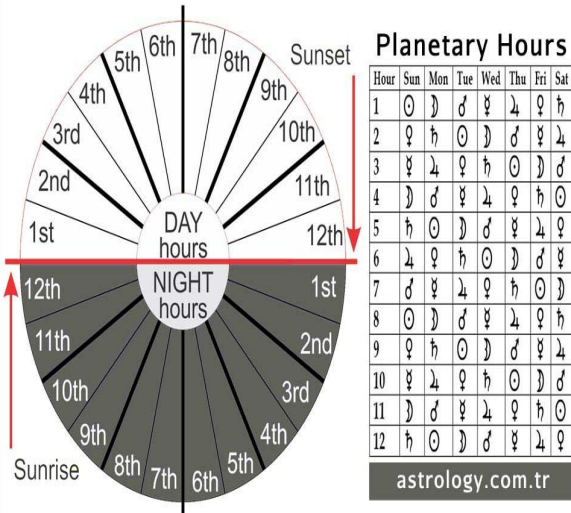

Table of the Mystical Names of the Hours, and of the Angels who rule them, commencing at the first hour after Midnight of each day, and ending at the ensuing midnight.

Table of the Archangels, Angels, Metals, Days of the Week, and Colours attributed to each Planet.

Days	Saturday	Thursday	Tuesday	Sunday	Friday	Wednesday	Monday
Archangel	Tzaphiel	Sachiel	Raphael	Michael	Haniel	Michael	Gabriel
Planet	Cassiel	Sachiel	Zamael	Michael	Anael	Raphael	Gabriel
Metal	Lead	Tin	Iron	Gold	Copper	Mercury or Mixed	Silver
Colour	Black	Blue	Red	Yellow	Green	Purple	White

TABLE OF THE PLANETARY HOURS.

Hours from Sunrise to Sunset. Hours from Midnight to Sunrise.

Planet	Sun	Mon	Tue	Wed	Thu	Fri	Sat
1	☉	☽	♂	♃	♄	♅	♁
2	♀	♃	☉	♄	♅	♁	♁
3	♃	♄	♀	♃	☉	♄	♅
4	♄	♅	♁	♃	♀	♃	☉
5	♅	♁	♄	♅	♁	♃	♀
6	♁	♃	♄	♃	☉	♄	♅
7	♃	♄	♀	♃	☉	♄	♅
8	♄	♅	♁	♃	♀	♃	☉
9	♅	♁	♄	♅	♁	♃	♀
10	♁	♃	♄	♃	☉	♄	♅
11	♃	♄	♀	♃	☉	♄	♅
12	♄	♅	♁	♃	♀	♃	☉

This Week We Look Forward To:

- Tuesday, August 23, 2022: Sun enters Virgo
- Wednesday, August 24, 2022: Uranus, in Taurus, joins the retrograde parade
- Saturday, August 27, 2022: New Moon - Sixth New Moon since Beginning of Biblical Year

Observation: The Sun and Moon are always in the same sign at the New Moon

Rare Retrograde of 3 planets, will climb to 4 planets on 08/24/2022 when Uranus also goes retrograde in Taurus until 01/01/2023.

- Saturn will be in Aquarius until 01/01/2023 (Retrograde until 10/23/2022, then direct motion)
- Uranus will be in Taurus until 1/22/2024 (Retrograde 8/24/2022 - 01/22/2023)
- Neptune will be in Pisces until 2024 (Retrograde until 12/3/2022, then direct motion)
- Pluto will be in Capricorn until 3/24/2023 (Retrograde 04/29/2022 - 10/08/2022, then direct motion)

The Sun stays in each sign for approximately 30 days. The Moon changes signs every 2 1/2 days and goes through all 12 signs in approximately 28 days. Mercury length in each sign changes due to retrogrades. Mercury can be in a sign for 15-60 days. Because of the retrograde cycles, Mercury is never more than 2 signs away from the Sun at any given time. Venus stays in a sign from 23 days to 2 months depending on the sign. Venus is also never more than 2 signs away from the Sun. Mars changes signs about every 2 months. When Mars retrogrades it can stay in one sign for up to 7 months.

Jupiter stays in each sign approximately 1 year and travels through all 12 signs in 12 years. Saturn stays in each sign approximately 2 1/2 years and takes 29-30 years to travel through all 12 signs. Uranus changes signs every 7 years and takes 84 years to travel through all 12 signs. Neptune changes signs every 14 years and takes 164 years to travel through all 12 signs.

See the dwelling place of the heavenly bodies at the time of your birth by getting your free birth chart at one of the following:
<https://www.tarot.com/readings-reports/astrology-reports/essential-birth-chart>
<https://alabe.com/freechart/nodehouse.html>