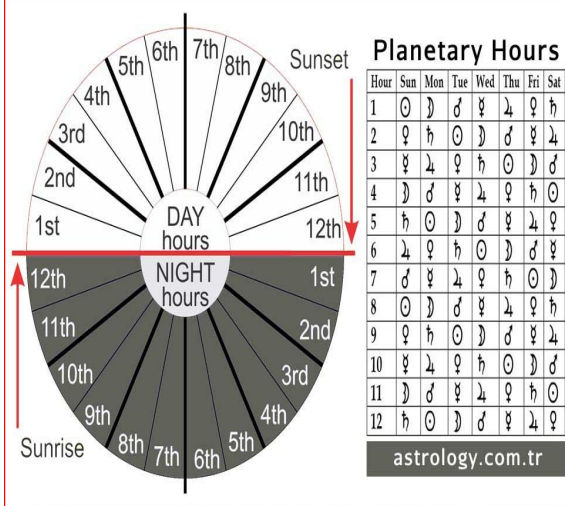

Uranus will be in Taurus until 1/22/2024 (Retrograde 8/24/2022 - 01/22/2023)

Neptune will be in Pisces until 2024 (Retrograde until 12/3/2022, then direct motion)

Pluto will be in Capricorn until 3/24/2023 (Retrograde 04/29/2022 - 10/08/2022, then direct motion)

The Sun stays in each sign for approximately 30 days.

The Moon changes signs every 2 1/2 days and goes through all 12 signs in approximately 28 days.

Mercury's length in each sign changes due to retrogrades. Mercury can be in a sign for 15- 60 days. Because of the retrograde cycles, Mercury is never more than 2 signs away from the Sun at any given time.

Venus stays in a sign from 23 days to 2 months depending on the sign. Venus is also is never more than 2 signs away from the Sun.

Mars changes signs about every 2 months. When Mars retrogrades it can stay in one sign for up to 7 months.

Jupiter stays in each sign approximately 1 year and travels through all 12 signs in 12 years.

Saturn stays in each sign approximately 2 1/2 years and takes 29-30 years to travel through all 12 signs.

Uranus changes signs every 7 years and takes 84 years to travel through all 12 signs.

Neptune changes signs every 14 years and takes 164 years to travel through all 12 signs.

See the dwelling place of the heavenly bodies at the time of your birth by getting your free birth chart at one of the following:

<https://alabe.com/freechart/nodehouse.html>

TABLE OF THE PLANETARY HOURS.

Hour	Sun	Mon	Tue	Wed	Thu	Fri	Sat
1	☉	☽	♂	♂	♂	♂	♂
2	♀	♂	☉	♂	♂	♂	♂
3	♂	♂	♀	♀	♂	♂	♂
4	♂	♂	♂	♂	♀	♀	♂
5	♂	♂	♂	♂	♂	♂	♀
6	♂	♀	♂	♂	♂	♂	♂
7	♂	♂	♂	♂	♂	♂	♂
8	♂	♂	♂	♂	♂	♂	♂
9	♀	♂	♂	♂	♂	♂	♂
10	♂	♂	♀	♀	♂	♂	♂
11	♂	♂	♂	♂	♀	♀	♂
12	♂	♂	♂	♂	♂	♂	♀

astrology.com.tr

Table of the Archangels, Angels, Metals, Days of the Week, and Colours attributed to each Planet.

Days.	Saturday.	Thursday.	Tuesday.	Sunday	Friday.	Wednesday.	Monday.
Archangel . . .	Tzaphkiel	Tzadkiel	Khamael	Raphael	Haniel	Michael	Gabriel
Angel . . .	Cassiel	Sachiel	Zamael	Michael	Anael	Raphael	Gabriel
Planet . . .	Saturn	Jupiter	Mars	Sun	Venus	Mercury	Moon
Metal . . .	Iron	Iron	Iron	Gold	Copper	Silver	Silver
Colour . . .	Black	Blue	Red	Yellow	Green	Purple or Mixed	White