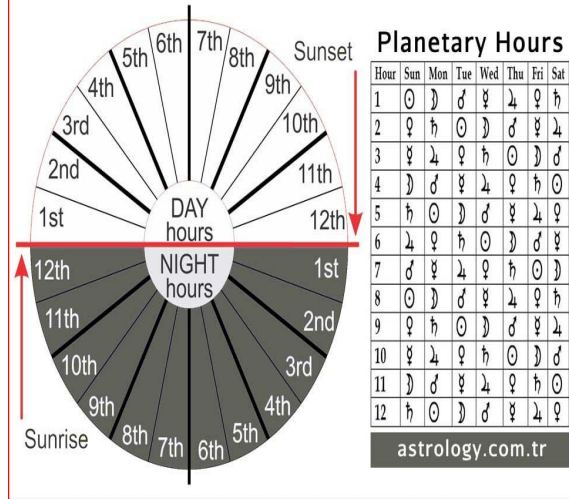

The Sun stays in each sign for approximately 30 days.
The Moon changes signs every 2 1/2 days and goes through all 12 signs in approximately 28 days.
Mercury's length in each sign changes due to retrogrades. Mercury can be in a sign for 15- 60 days. Because of the retrograde cycles, Mercury is never more than 2 signs away from the Sun at any given time.
Venus stays in a sign from 23 days to 2 months depending on the sign. Venus is also never more than 2 signs away from the Sun.
Mars changes signs about every 2 months. When Mars retrogrades it can stay in one sign for up to 7 months.
Jupiter stays in each sign approximately 1 year and travels through all 12 signs in 12 years.
Saturn stays in each sign approximately 2 1/2 years and takes 29-30 years to travel through all 12 signs.
Uranus changes signs every 7 years and takes 84 years to travel through all 12 signs.
Neptune changes signs every 14 years and takes 164 years to travel through all 12 signs.

See the dwelling place of the heavenly bodies at the time of your birth by getting your free birth chart at one of the following:
<https://www.tarot.com/readings-reports/astrology-reports/essential-birth-chart>
<https://alabe.com/freechart/nodehouse.html>

TABLE OF THE PLANETARY HOURS.

Hour	Sun	Mon	Tue	Wed	Thu	Fri	Sat
1	☉	☽	♂	♀	♃	♄	♅
2	♀	♃	☉	♄	♅	♃	♄
3	♃	♄	♀	♃	☉	♄	♅
4	♄	♅	♃	♄	♀	♃	☉
5	♃	☉	♄	♅	♃	♄	♀
6	♄	♀	♃	☉	♄	♅	♃
7	♅	♃	♄	♀	♃	☉	♄
8	☉	♄	♅	♃	♄	♀	♃
9	♀	♃	☉	♄	♅	♃	♄
10	♃	♄	♀	♃	☉	♄	♅
11	♄	♅	♃	♄	♀	♃	☉
12	♃	☉	♄	♅	♃	♄	♀

Table of the Archangels, Angels, Metals, Days of the Week, and Colours attributed to each Planet.

Days.	Saturday.	Thursday.	Tuesday.	Sunday	Friday.	Wednesday.	Monday.
Archangel . . .	Tzaphiel	Tzadiel	Khamael	Raphael	Haniel	Michael	Gabriel
Angel . . .	Cassiel	Sachiel	Zamael	Michael	Anael	Raphael	Gabriel
Planet . . .	Saturn	Jupiter	Mars	Sun	Venus	Mercury	Moon
Metal . . .	Lead	Iron	Iron	Gold	Copper	Copper	Silver
Colour . . .	Black	Blue	Red	Yellow	Green	Purple or Mixed	White